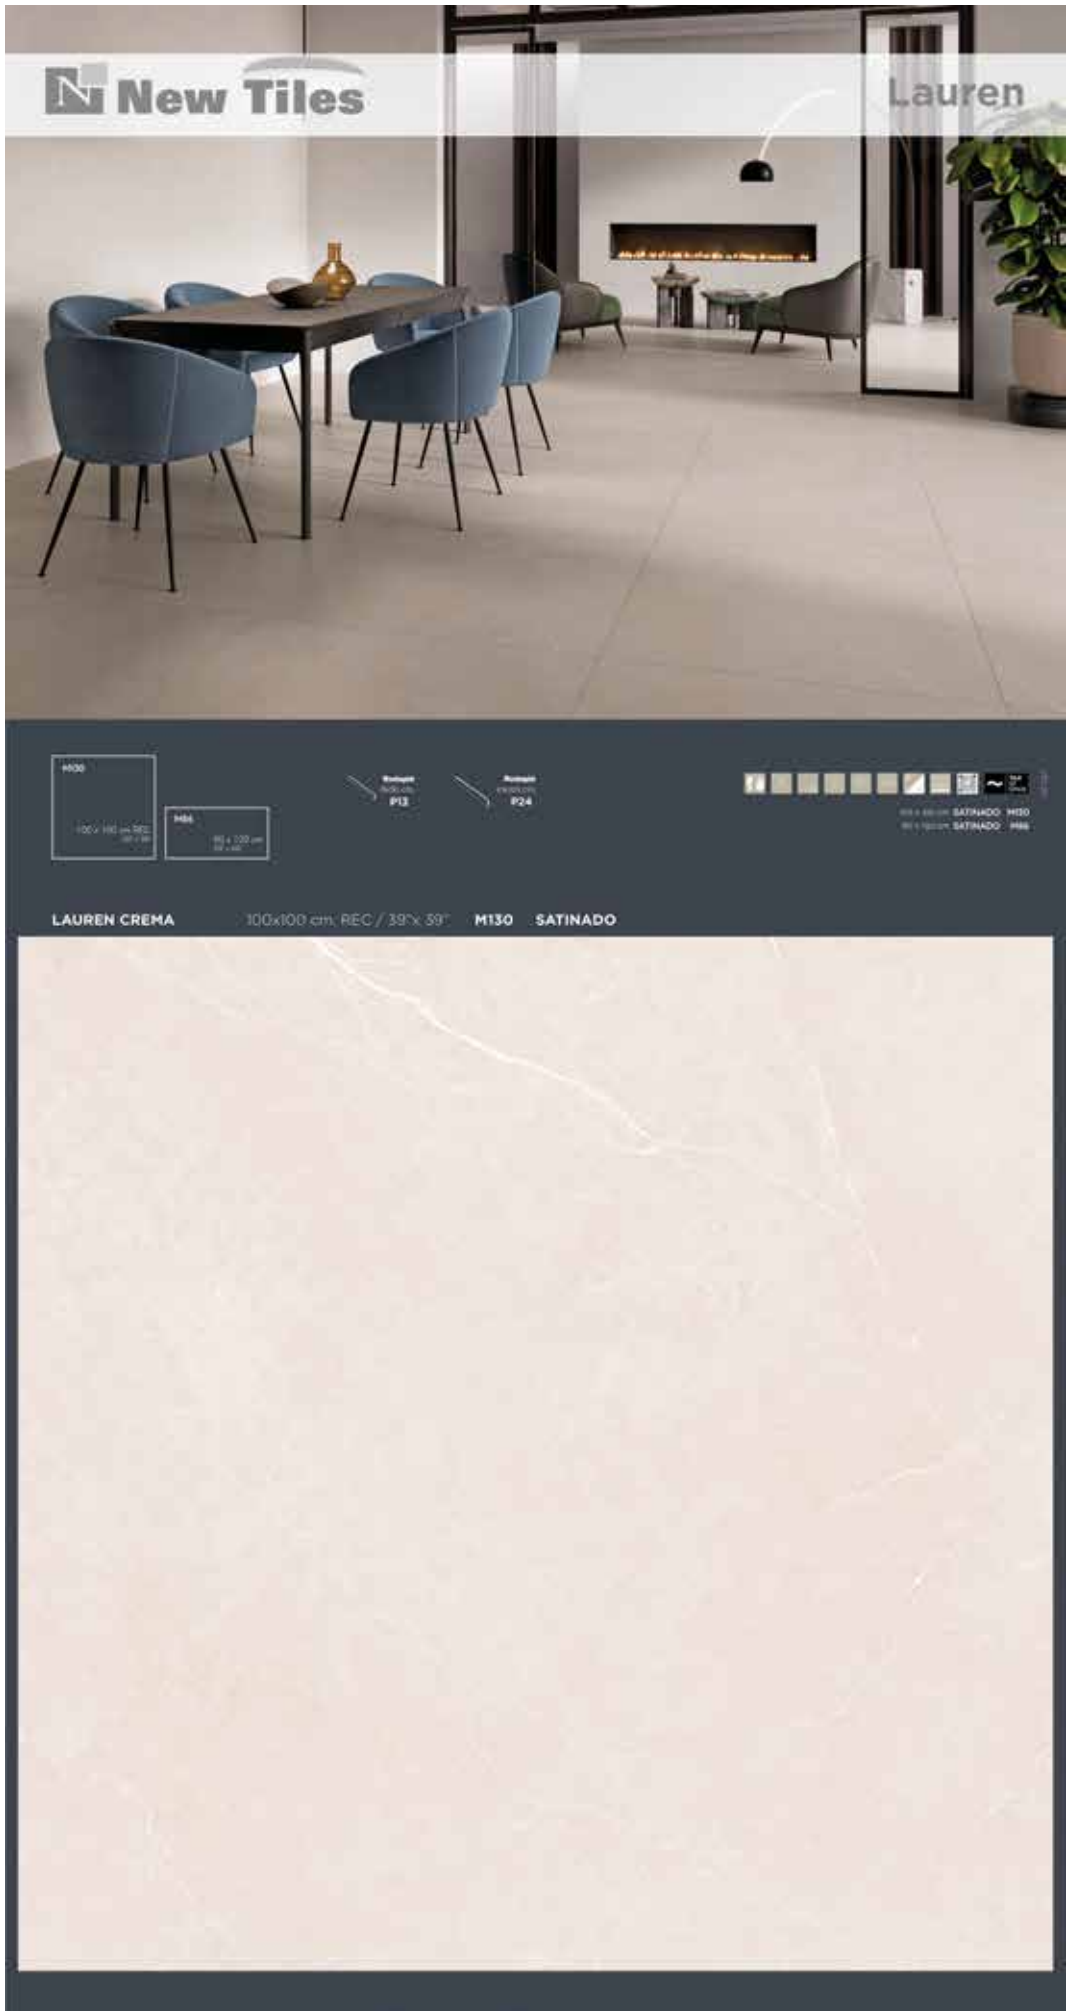

LAUREN

NT1227